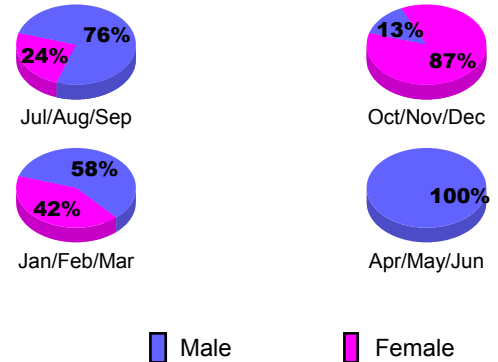

MEMBERSHIP

Month	Net Memb Goal	Actual New Memb	Actual Dropped Memb	Gain/Loss of Memb
2012-2013				
Jul/Aug/Sep	-25	19	44	-25
Oct/Nov/Dec	45	38	26	12
Jan/Feb/Mar	15	69	16	53
Apr/May/June	15	56	54	2
Totals	50	182	140	42

Club Results 2012-2013

Goal, New, Dropped, Gain/Loss

Membership Results 2012-2013

Goal, New, Dropped, Gain/Loss

YTD Status Quo Clubs 2012-2013

Status Quo Clubs Compared to Status Quo Members

Gender Comparison 2012-2013