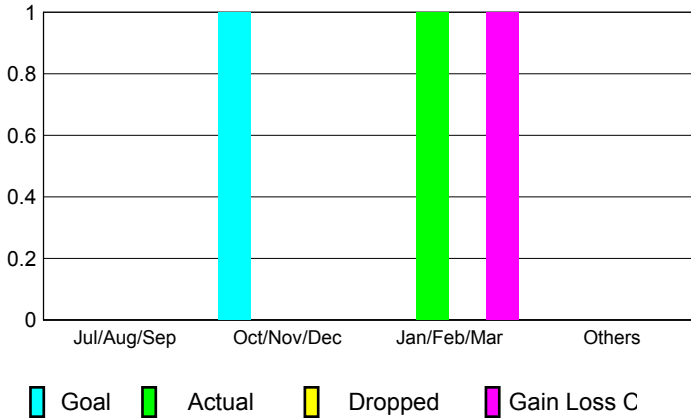

GMT: **TERRY GRAHAM**

Location: **ONTARIO**

GMT CA: **2**

CLUBS

Month	New Club Goal	Actual New Clubs	Actual Dropped Clubs	Gain/Loss of Clubs
2012-2013				
Jul/Aug/Sep	0	0	0	0
Oct/Nov/Dec	1	0	0	0
Jan/Feb/Mar	0	1	0	1
Apr/May/June	0	0	0	0
Totals	1	1	0	1

MEMBERSHIP

Month	Net Memb Goal	Actual New Memb	Actual Dropped Memb	Gain/Loss of Memb
2012-2013				
Jul/Aug/Sep	-25	19	44	-25
Oct/Nov/Dec	45	38	26	12
Jan/Feb/Mar	15	69	16	53
Apr/May/June	15	56	54	2
Totals	50	182	140	42

Club Results 2012-2013

Goal, New, Dropped, Gain/Loss