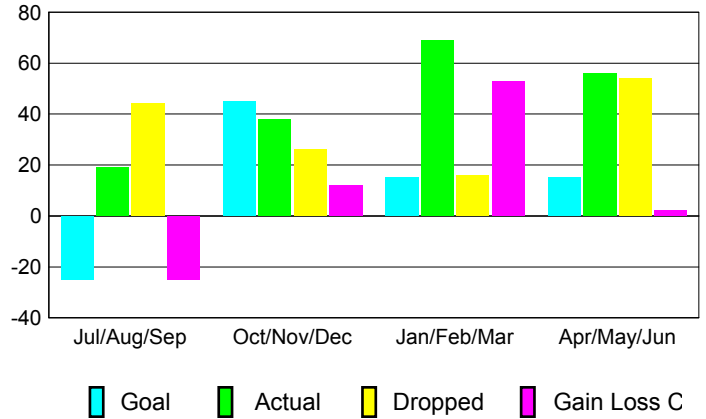

GMT: **TERRY GRAHAM**

Location: **ONTARIO**

GMT CA: **2**

CLUBS

Month	New Club Goal	Actual New Clubs	Actual Dropped Clubs	Gain/Loss of Clubs
2012-2013				
Jul/Aug/Sep	0	0	0	0
Oct/Nov/Dec	1	0	0	0
Jan/Feb/Mar	0	1	0	1
Apr/May/June	0	0	0	0
Totals	1	1	0	1

MEMBERSHIP

Month	Net Memb Goal	Actual New Memb	Actual Dropped Memb	Gain/Loss of Memb
2012-2013				
Jul/Aug/Sep	-25	19	44	-25
Oct/Nov/Dec	45	38	26	12
Jan/Feb/Mar	15	69	16	53
Apr/May/June	15	56	54	2
Totals	50	182	140	42

Club Results 2012-2013

Goal, New, Dropped, Gain/Loss

Membership Results 2012-2013

Goal, New, Dropped, Gain/Loss

YTD Status Quo Clubs 2012-2013

Status Quo Clubs Compared to Status Quo Members

Gender Comparison 2012-2013